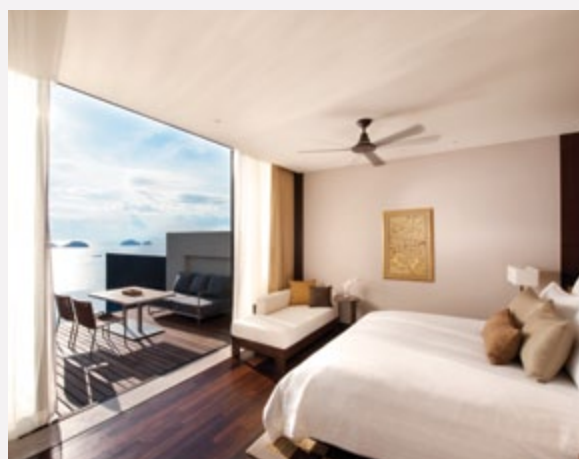

Inspiring details in natural tones, contemporary Thai-inspired motifs, tropical wood finishing's and designer furniture makes each of these villas an oasis of luxury.

The upper floor entrance opens onto an emerald lawn replete with seating area from which to view the sprawling seascape below. The open foyer encompasses a living room with comprehensive entertainment system, powder room, a functional kitchenette and a dining area for stylish gatherings.

Living room and outdoor viewing lawn

The functional kitchen and dining area are ideal for hosting intimate gatherings

- 297 sqm of total indoor and outdoor living space over two stories
- 12 m infinity edge pool
- Living room and outdoor grass viewing lawn
- Compact kitchen and dining area with seating for up to 6 people
- Master King-sized bedroom with en-suite bathroom featuring an oversized bath tub and twin head rain shower
- Second bedroom (one King-sized bed or Twin beds) with en-suite bathroom
- Contemporary Thai-inspired design featuring original artwork and unique artifacts
- Connected with cutting-edge technology solutions including satellite television, iPod dock, high-speed internet access and secure virtual network
- Complimentary internet / WiFi & Apple-based television system
- Luxuriously appointed bathrooms with spa-quality amenities
- Maximum capacity of 6 persons per villa
- Inflatable toys for pool
- Grocery Shopping Service available on request

Each master bedroom opens directly onto the pool terrace

The second bedroom, complete with king bed or twin beds options

An emerald lawn replete with seating area during the sunset

En-suite bathrooms feature spa-quality amenities