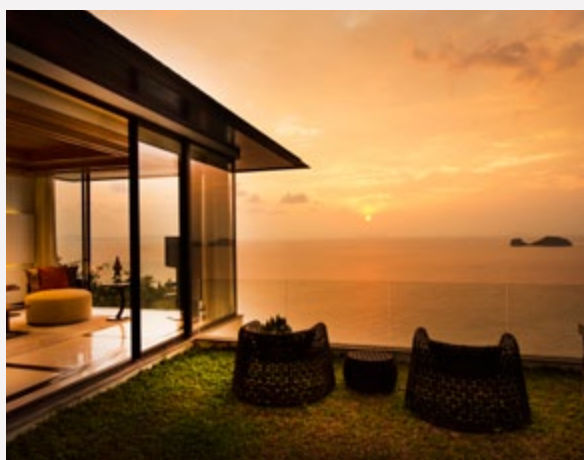

An emerald lawn replete with seating area during the sunset