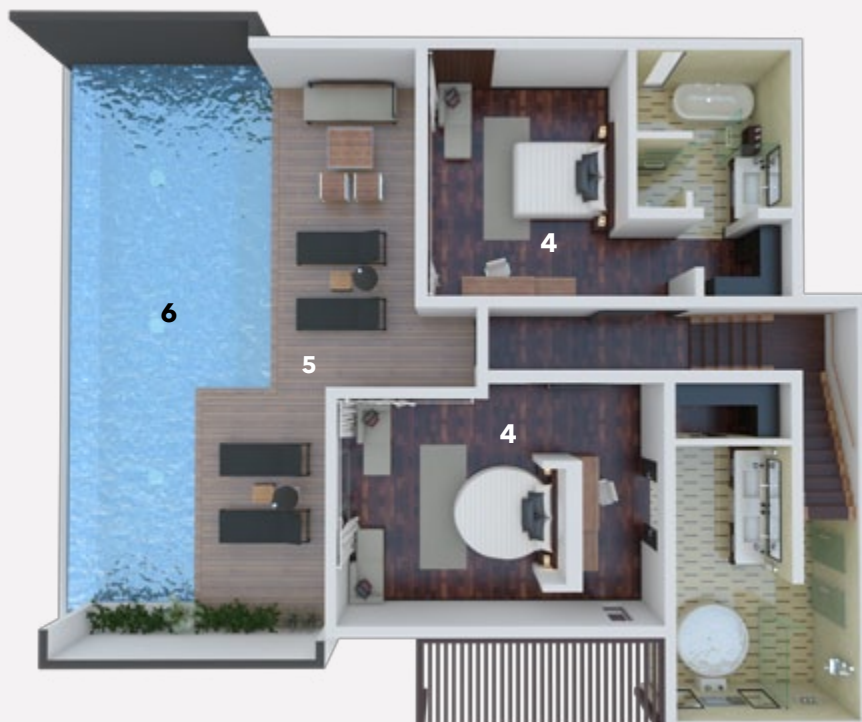

Living room and outdoor viewing lawn

The functional kitchen and dining area are ideal for hosting intimate gatherings

- 297 sqm of total indoor and outdoor living space over two stories
- 12 m infinity edge pool
- Living room and outdoor grass viewing lawn
- Compact kitchen and dining area with seating for up to 6 people
- Master King-sized bedroom with en-suite bathroom featuring an oversized bath tub and twin head rain shower
- Second bedroom (one King-sized bed or Twin beds) with en-suite bathroom
- Contemporary Thai-inspired design featuring original artwork and unique artifacts
- Connected with cutting-edge technology solutions including satellite television, iPod dock, high-speed internet access and secure virtual network
- Complimentary internet / WiFi & Apple-based television system
- Luxuriously appointed bathrooms with spa-quality amenities
- Maximum capacity of 6 persons per villa
- Inflatable toys for pool
- Grocery Shopping Service available on request

Each master bedroom opens directly onto the pool terrace

The second bedroom, complete with king bed or twin beds options

An emerald lawn replete with seating area during the sunset

En-suite bathrooms feature spa-quality amenities

B E D D I N G

UPPER LEVEL: ENTRANCE TO LIVING SPACE

LOWER LEVEL: MASTER BEDROOMS

1. Outdoor viewing lawn
2. Living room
3. Compact kitchen
4. Bedrooms
5. Outdoor wooden deck
6. 12 m infinity edge pool

INTRODUCING THE CONRAD® CONCIERGE MOBILE APP