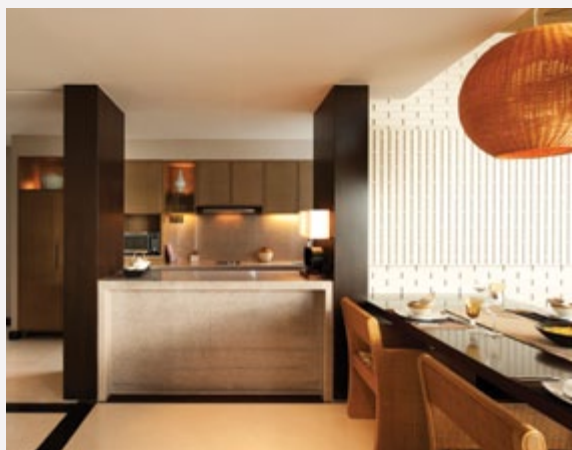

NEVER JUST STAY. STAY INSPIRED.

CONRAD®
KOH SAMUI

ASIA EUROPE AFRICA MIDDLE EAST AMERICAS
CONRADHOTELS.COM #STAYINSPIRED

OCEANVIEW TWO-BEDROOM POOL VILLA

Set over two levels, these deluxe villas are perfect for families or friends who wish to share the ultimate vacation experience.

Inspiring details in natural tones, contemporary Thai-inspired motifs, tropical wood finishing's and designer furniture makes each of these villas an oasis of luxury.

The upper floor entrance opens onto an emerald lawn replete with seating area from which to view the sprawling seascape below. The open foyer encompasses a living room with comprehensive entertainment system, powder room, a functional kitchenette and a dining area for stylish gatherings.

Living room and outdoor viewing lawn

The functional kitchen and dining area are ideal for hosting intimate gatherings

- 297 sqm of total indoor and outdoor living space over two stories
- 12 m infinity edge pool
- Living room and outdoor grass viewing lawn
- Compact kitchen and dining area with seating for up to 6 people
- Master King-sized bedroom with en-suite bathroom featuring an oversized bath tub and twin head rain shower
- Second bedroom (one King-sized bed or Twin beds) with en-suite bathroom
- Contemporary Thai-inspired design featuring original artwork and unique artifacts
- Connected with cutting-edge technology solutions including satellite television, iPod dock, high-speed internet access and secure virtual network
- Complimentary internet / WiFi & Apple-based television system
- Luxuriously appointed bathrooms with spa-quality amenities
- Maximum capacity of 6 persons per villa
- Inflatable toys for pool
- Grocery Shopping Service available on request